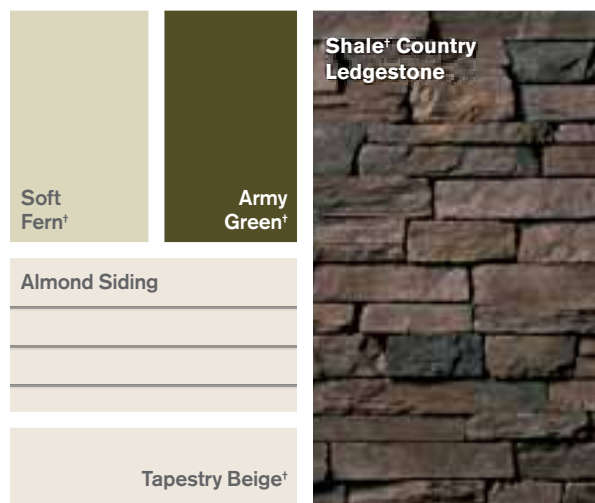

Tapestry Beige†

Sedona Canyon Inspirational Color Palettes

Sea View†

Plymouth Brown†

Aspen® Southern LedgeStone

Sandstone Siding

Bennington Gray†

Duration® Sedona Canyon†

Storm Cloud

Deep charcoal and light gray meet hints of green and mahogany to bring drama to your roof. Designer Colors Collection shingles in Storm Cloud provide a bold, multi-faceted look. Forecast for your home? 100% chance of being envied.

After
Duration® Premium Storm Cloud†

Duration® Premium Storm Cloud†

Duration® Storm Cloud†

Before

Aspen® Dressed Fieldstone

Stratton Blue†

Yorktowne Green†

Sierra Siding

Copley Gray†

Storm Cloud Inspirational Color Palettes

Soft Fern†

Army Green†

Shale® Country LedgeStone

Almond Siding

Tapestry Beige†

Duration® Storm Cloud†