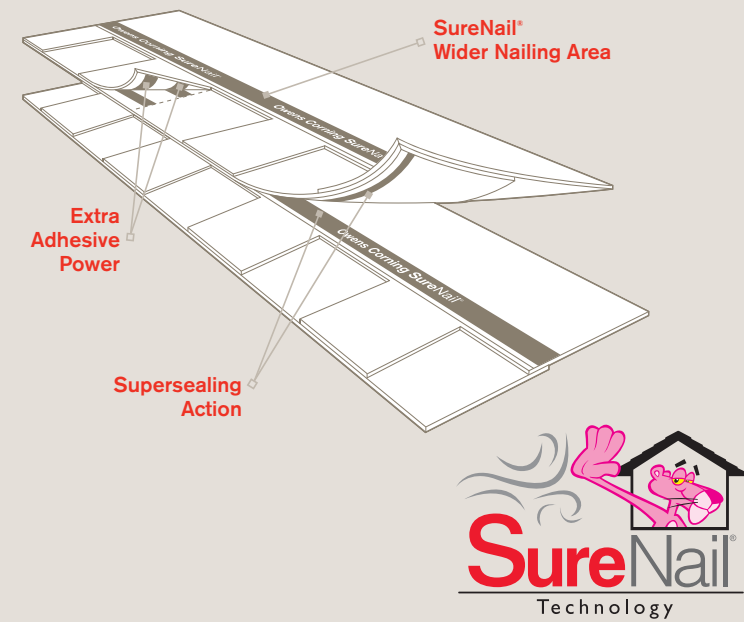

Supersealing Action

Our Tru-Bond™ sealant grips tightly to the nailing strip on the shingle below for greater bonding strength. *Duration* Premium shingles with *SureNail* Technology are rated for **130-MPH*** winds, and *Duration* shingles with *SureNail* Technology are rated for up to **110-MPH*** winds.

SureNail® Wider Nailing Area

New, wider nailing area allows for an improved and consistent installation.

Extra Adhesive Power

Specially formulated, extra-wide adhesive bands help keep shingle layers laminated together in virtually all weather conditions.