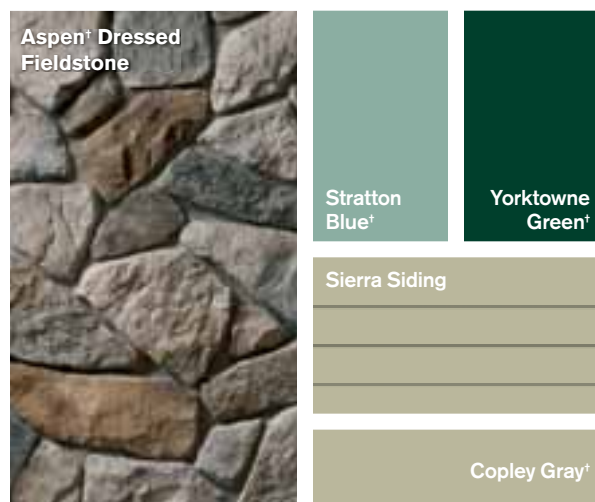

Tapestry Beige†

Sedona Canyon Inspirational Color Palettes

Sea View†

Plymouth Brown†

Aspen® Southern LedgeStone

Sandstone Siding

Bennington Gray†

Duration® Sedona Canyon†

Storm Cloud

Deep charcoal and light gray meet hints of green and mahogany to bring drama to your roof. Designer Colors Collection shingles in Storm Cloud provide a bold, multi-faceted look. Forecast for your home? 100% chance of being envied.

After
Duration® Premium Storm Cloud†

Duration® Premium Storm Cloud†

Duration® Storm Cloud†

Before

Aspen® Dressed Fieldstone

Stratton Blue†

Yorktowne Green†

Sierra Siding

Copley Gray†

Storm Cloud Inspirational Color Palettes

Soft Fern†

Army Green†

Shale® Country LedgeStone

Almond Siding

Tapestry Beige†

Duration® Storm Cloud†